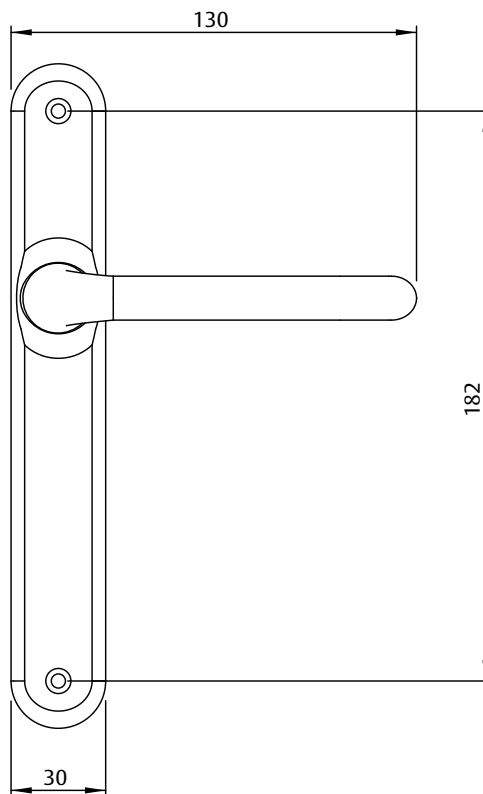

Options

- Locking
- Non-Locking
- Fixed (dummy)
- Available in a wide range of powdercoat colours and plated finish

Verona

Door Handle Set

INTERLOCK™

ASSA ABLOY

* B/S (backset): check relevant lock details for this dimensions