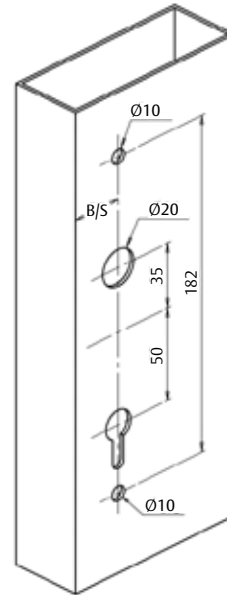

Options

- Locking
- Non-Locking
- Fixed (dummy)
- Available in a wide range of powdercoat colours and plated finish

Verona

Door Handle Set

INTERLOCK™

ASSA ABLOY

* B/S (backset): check relevant lock details for this dimensions