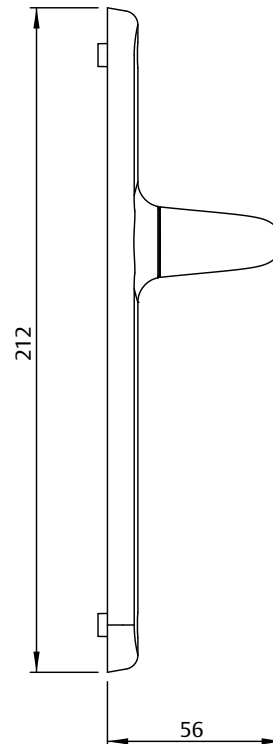

Options

- Locking
- Non-Locking
- Fixed (dummy)
- Available in a wide range of powdercoat colours and plated finish

Verona

Door Handle Set

INTERLOCK™

ASSA ABLOY

* B/S (backset): check relevant lock details for this dimensions